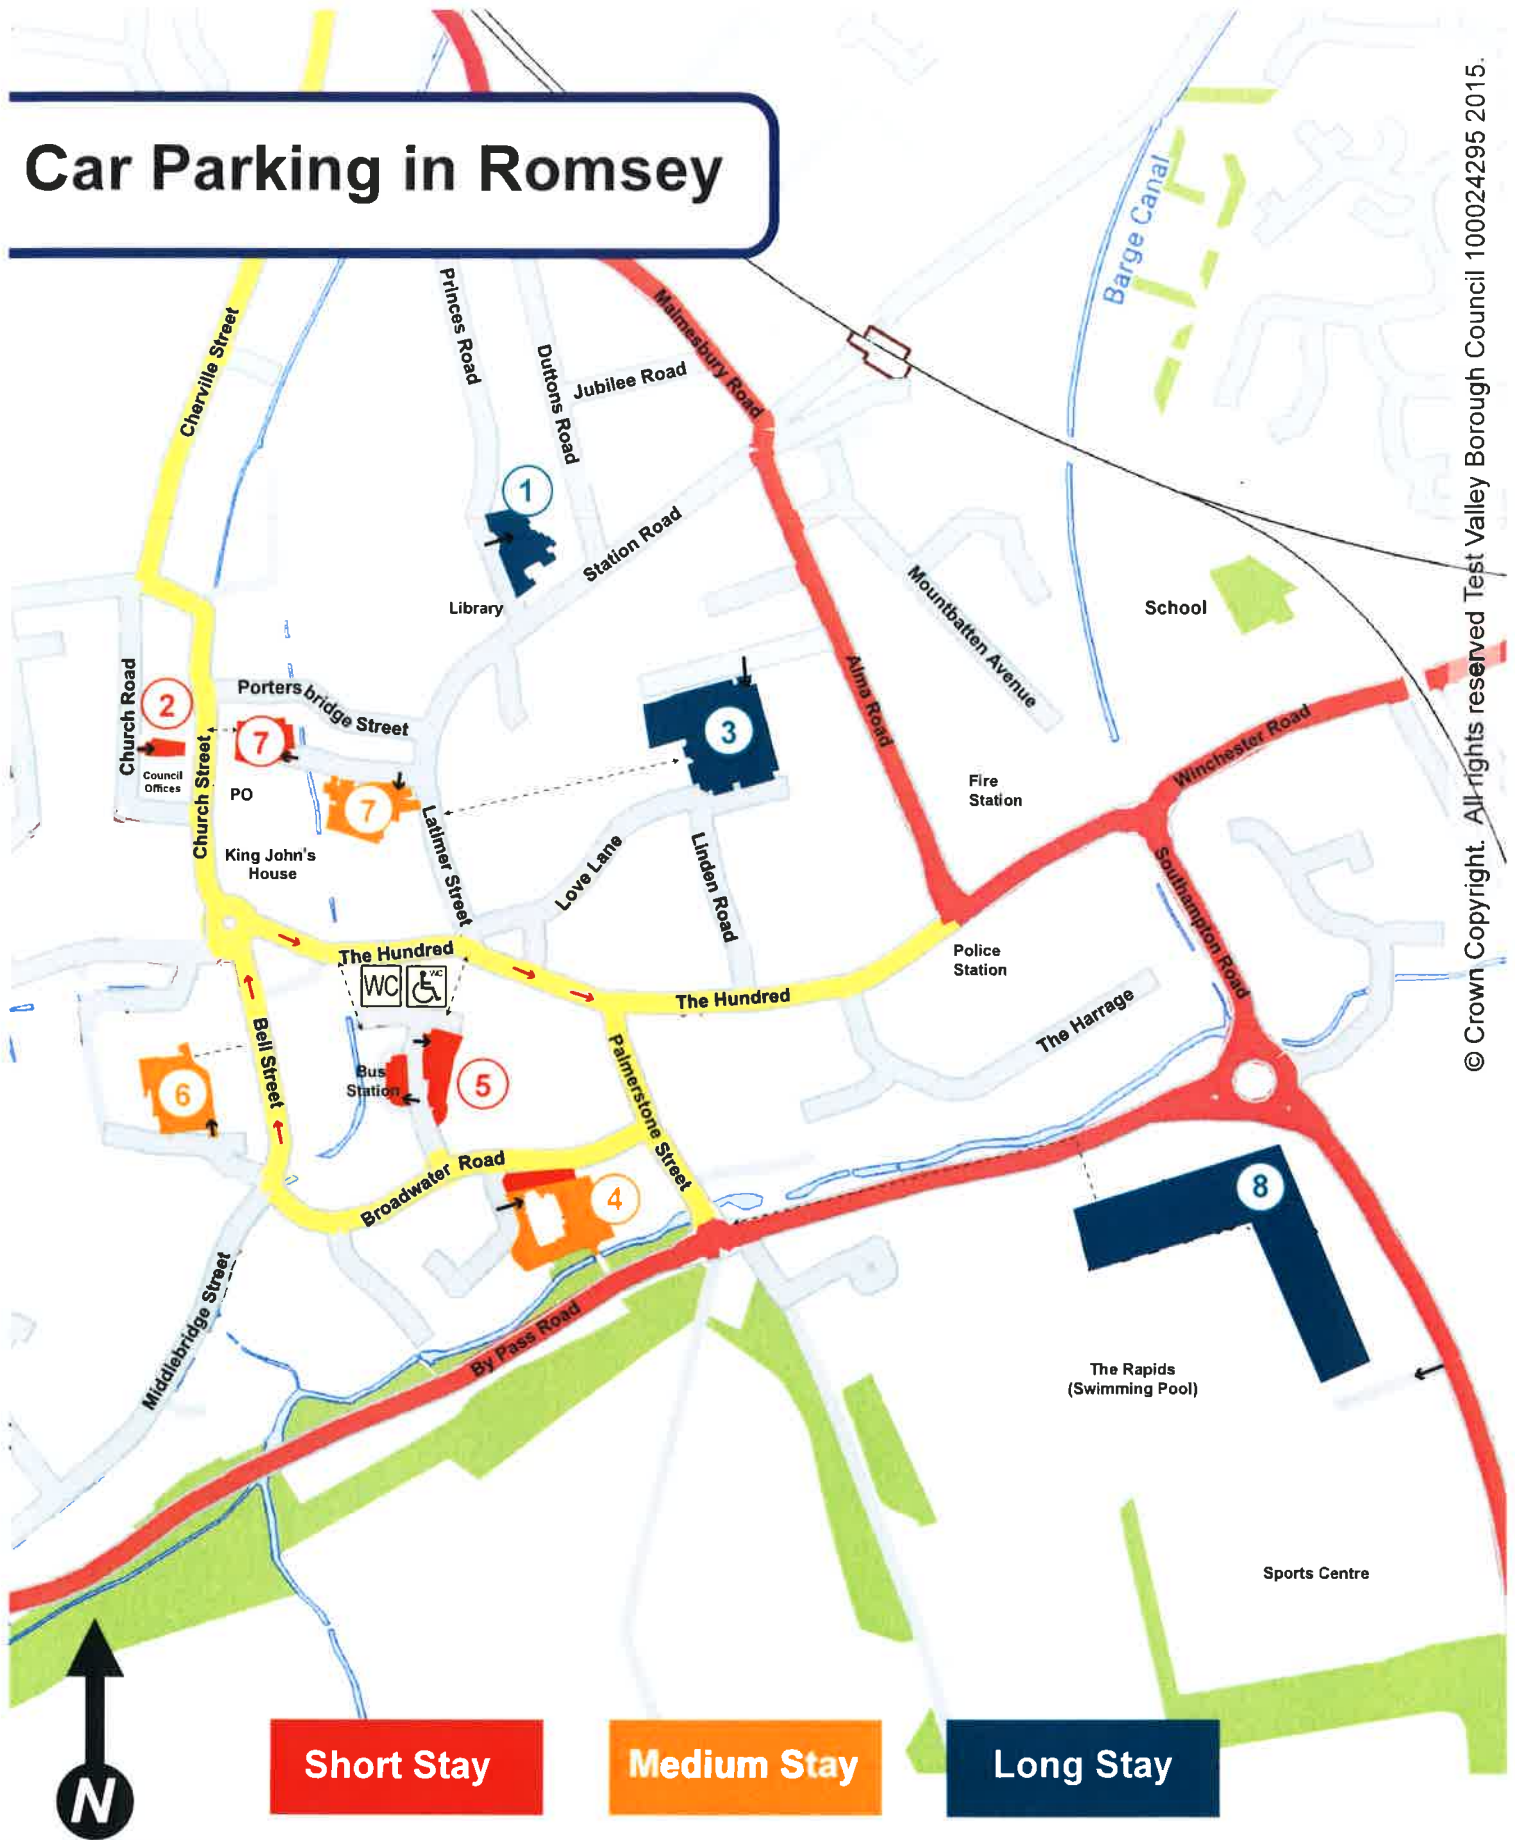

# Car Parking in Romsey

## Short to medium stay tariffs / car parks

Up to 30 mins	50p	5	Broadwater Road short stay (max 2 hours)	 
Up to 45 mins	70p	2	Church Road short stay (max 2 hours)	 
Up to 1 hour	£1.00	6	Newton Lane medium stay (max 4 hour stay)	
Up to 2 hours	£1.60	7	Lortemore Place (Abbey Walk side max 2 hours, Latimer Street side max 4 hours)	 
Up to 3 hours	£2.00	4	Crosfield Hall (Broadwater Road side max 2 hours, South Side of car park up to all day)	 
Up to 4 hours	£2.70			
Up to 5 hours	£3.40			
All day	£5.90			

## Long stay tariffs / car parks

Up to 30 mins	50p	1	Princes Road (Long Stay)	 
Up to 45 mins	70p	3	Alma Road (Long Stay)	 
Up to 1 hour	£1.00	8	Romsey Rapids (Long Stay) (free up to 4 hours, daily charge of £2.10 applies when parked for more than 4 hours)	  
Up to 2 hours	£1.60			
Up to 3 hours	£2.00			
Up to 4 hours	£2.40			
Up to 5 hours	£2.80			
All day	£4.40			

**Overnight Parking** is FREE between 4:00pm and 8:30am. To assist drivers parking overnight the ticket machines will issue tickets for the next morning if purchased after charging hours end.

**Coach parking** available at Romsey Rapids - tariff £3.50 - 5 hours or £7 - All day. Coach drop off point on access road to Broadwater Road Car Park. No coach parking at drop off point.