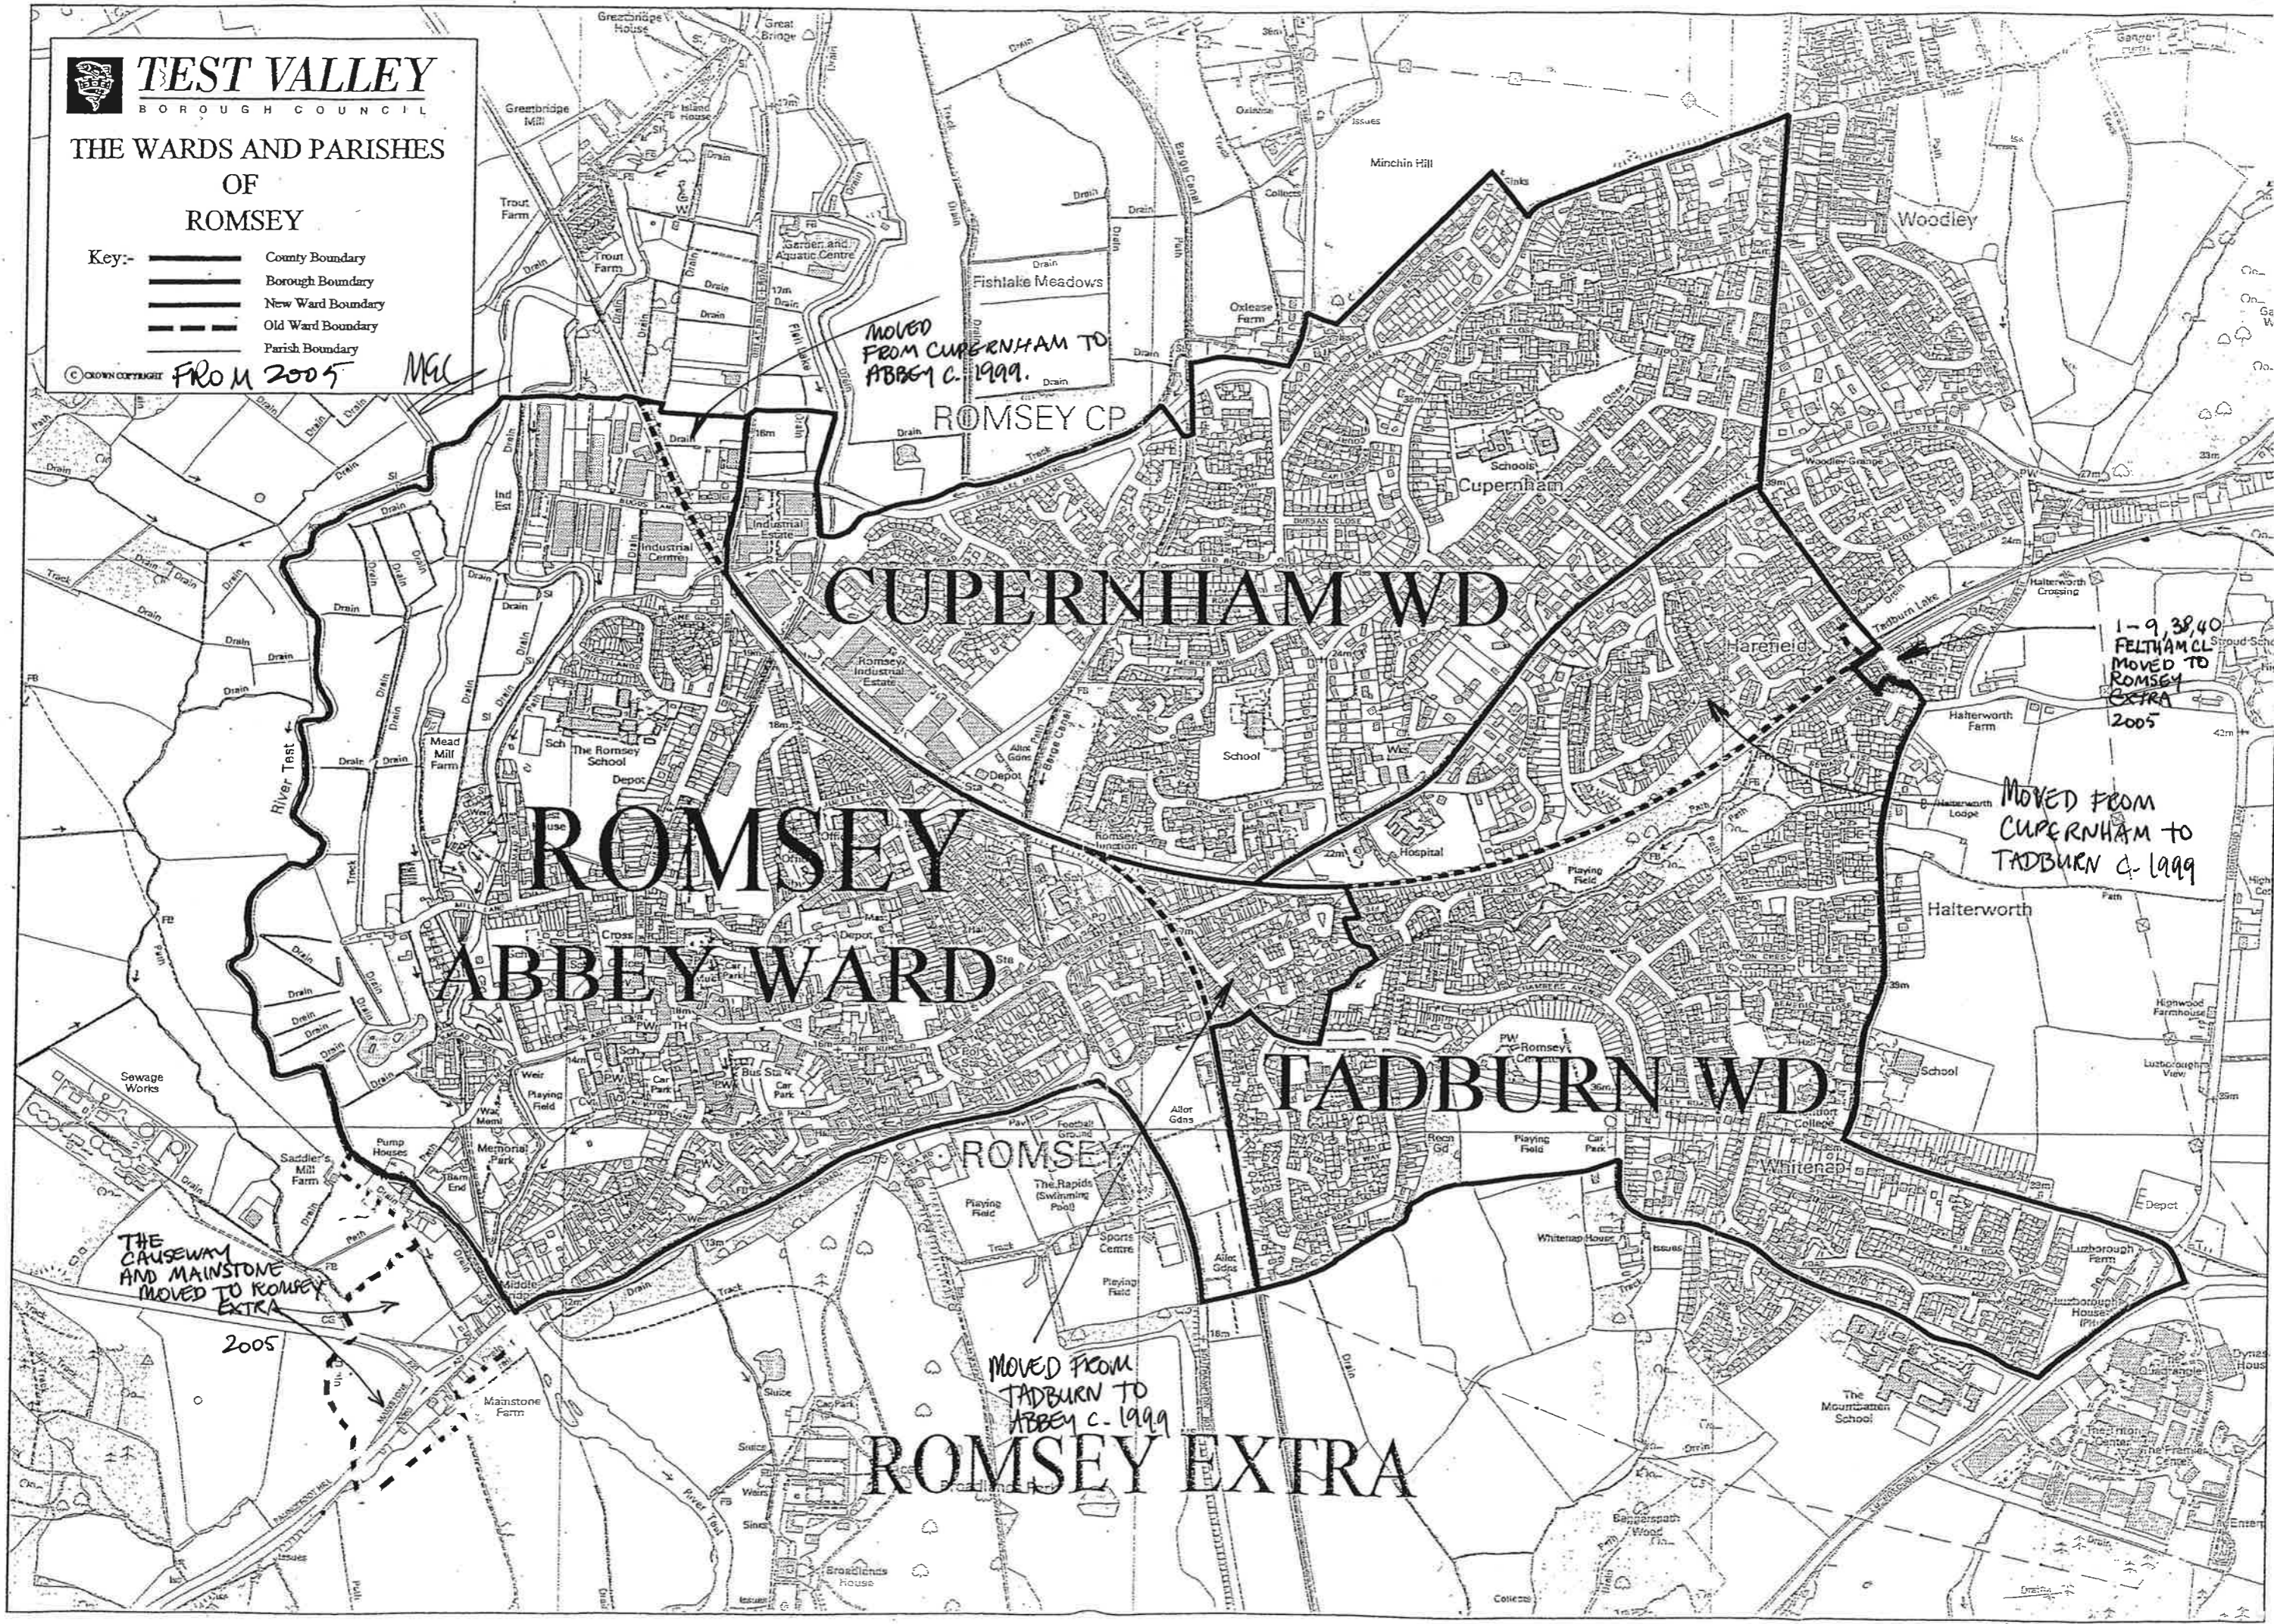

THE WARDS AND PARISHES OF ROMSEY

- Key:-
- County Boundary
 - Borough Boundary
 - New Ward Boundary
 - Old Ward Boundary
 - Parish Boundary

© CROWN COPYRIGHT FROM 2005 MGC

MOVED FROM CUPERNHAM TO ABBEY C. 1999.

1-9, 38, 40 FELTHAM CL MOVED TO ROMSEY EXTRA 2005

MOVED FROM CUPERNHAM TO TADBURN C. 1999

THE CAUSEWAY AND MAINSTONE MOVED TO ROMSEY EXTRA 2005

MOVED FROM TADBURN TO ABBEY C. 1999

ROMSEY ABBEY WARD

CUPERNHAM WD

TADBURN WD

ROMSEY EXTRA